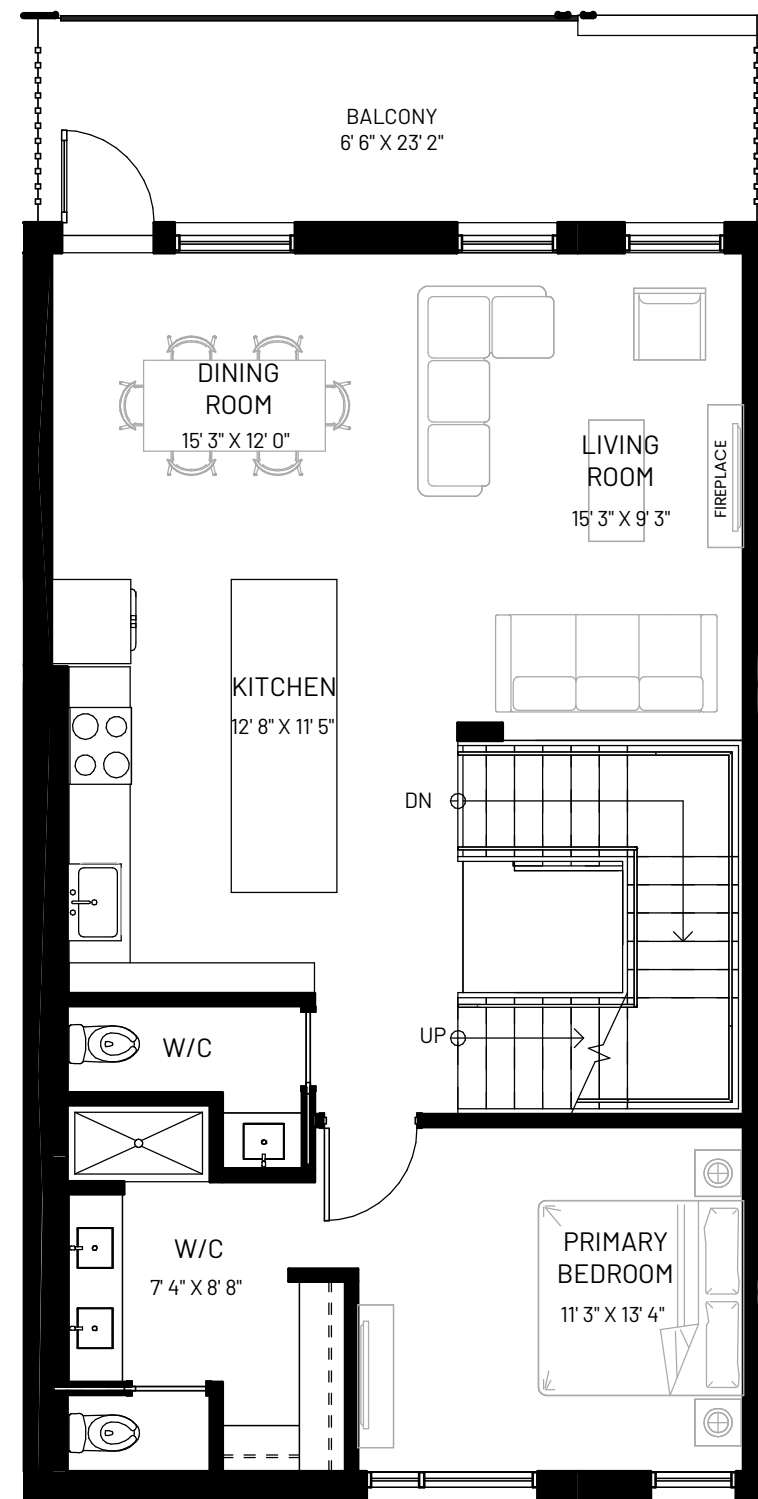

LEVEL 1

LEVEL 2

LEVEL 3

ROOF

METAFOR

2554 SQ FT

**NATURE'S EDGE
TYPICAL 4-BED TOWNHOUSE**

DISTINCTIVE HOMES
2024.07.04
23.194