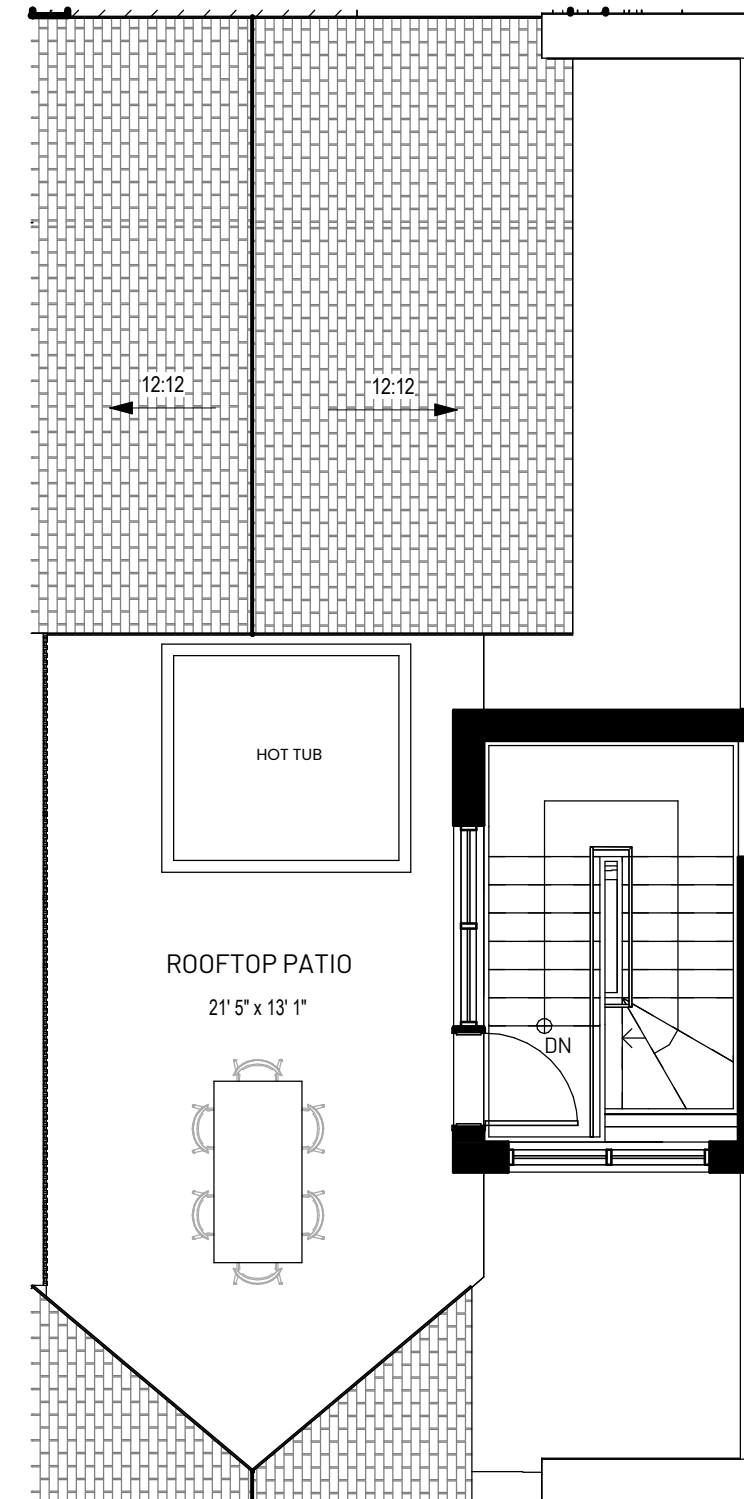

LEVEL 1

LEVEL 2

LEVEL 3

ROOF

METAFOR

2554 SQ FT

**NATURE'S EDGE
TYPICAL 4-BED TOWNHOUSE**

DISTINCTIVE HOMES
2024.07.04
23.194