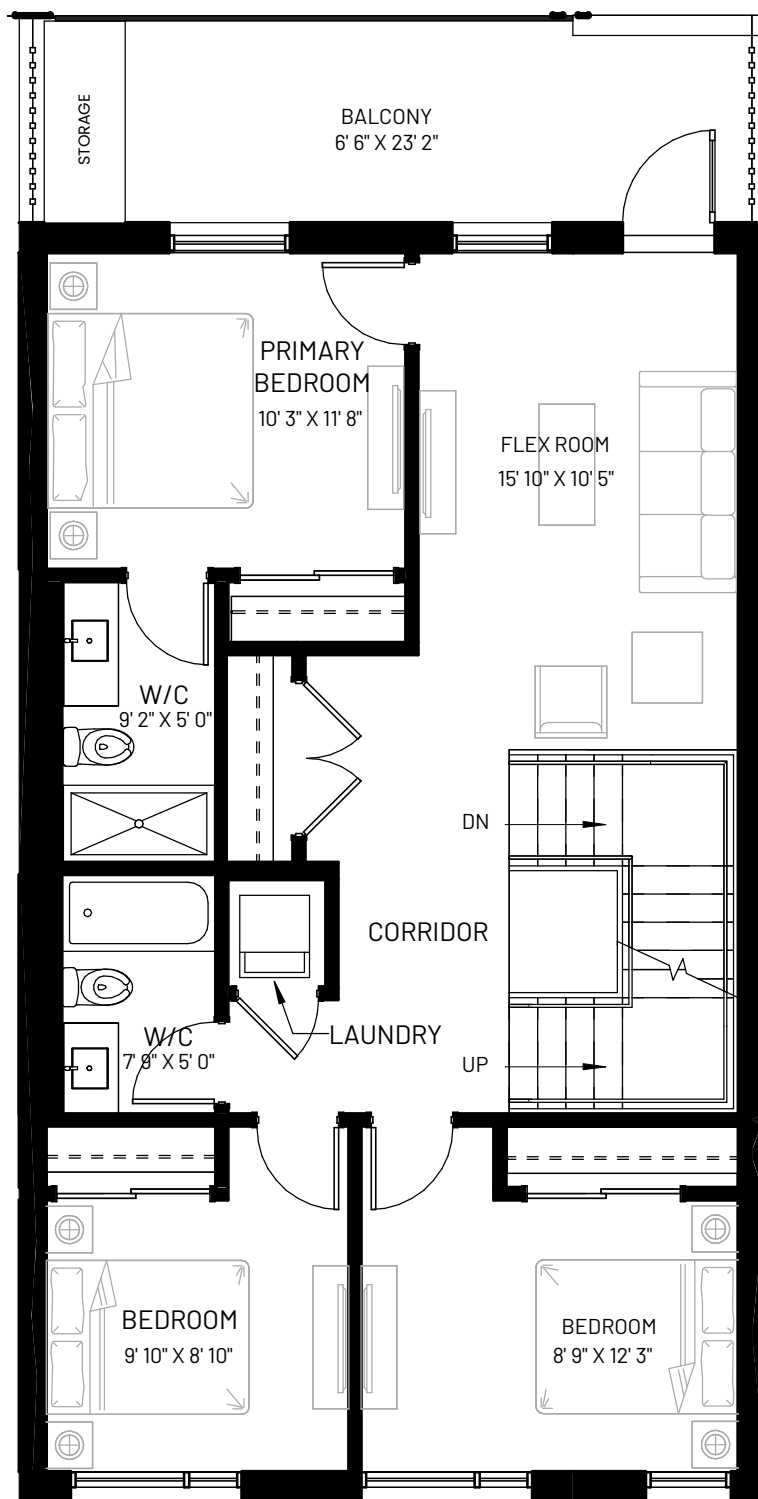

LEVEL 1

LEVEL 2

LEVEL 3

ROOF

METAFOR

2554 SQ FT

**NATURE'S EDGE
TYPICAL 4-BED TOWNHOUSE**

DISTINCTIVE HOMES
2024.07.04
23.194